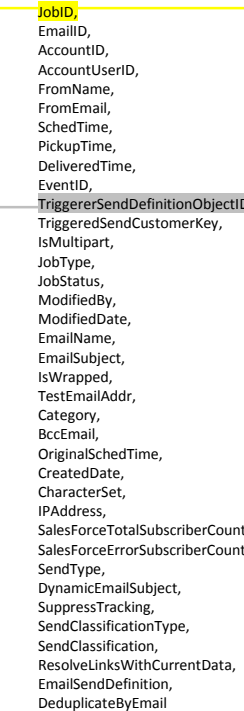

Contacts & Subscribers

Email

Mobile Connect

Journey Builder

JourneyActivityObjectID corresponds to TriggererSendDefinitionObjectID

Group Connect

_Job

_SocialNetworkImpressions

_SocialNetworkTracking